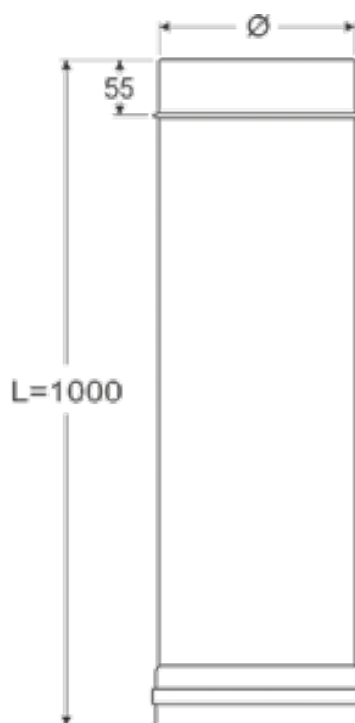

PERNA

ELEMENTO LINEARE - STRAIGHT ELEMENT - LONGUEUR DROITE FASCETTA STRINGITUBO INCLUSA / CLAMP INCLUDED / COLLIER DE JONCTION COMPRIS

Lunghezza / Length / Longueur: 1000 mm

Cod. / Code / Réf.	Ø Interno / Internal / Intérieur	Ø Esterno / External / Extérieur
DPG80X1000	*80	130
DPG100X1000	*100	150
DPG120X1000	*120	170
DPG130X1000	*130	180
DPG140X1000	*140	190
DPG150X1000	*150	200
DPG180X1000	180	230
DPG200X1000	200	250
DPG250X1000	250	300

Lunghezza / Length / Longueur: 500 mm

DPG80X500	*80	130
DPG100X500	*100	150
DPG120X500	*120	170
DPG130X500	*130	180
DPG140X500	*140	190
DPG150X500	*150	200
DPG180X500	180	230
DPG200X500	200	250
DPG250X500	250	300

Lunghezza / Length / Longueur: 250 mm

DPG80X250	*80	130
DPG100X250	*100	150

* **Guarnizione inclusa** / Gasket included / Joint d'étanchéité compris