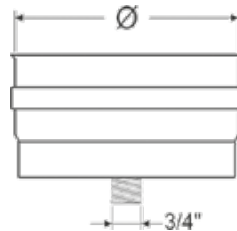

## RACCOGLI CONDENSA - DRAIN PLUG - BOUCHON DE CONDENSATION

Cod. Maschio / Male code / Réf. Mâle	Cod. Femmina / Female Code / Réf. Femelle	Ø
MPCON80M	MPGRC80	*80
MPCON100M	MPGRC100	*100
MPCON120M	MPGRC120	*120
MPCON130M	MPGRC130	*130
MPCON140M	MPGRC140	*140
MPCON150M	MPGRC150	*150
MPCON180M	MPGRC180	180
MPCON200M	MPGRC200	200
MPCON220M	MPGRC220	220
MPCON250M	MPGRC250	250

**GUARNIZIONE H = 9mm** - GASKET H = 9mm - JOINT D'ÉTANCHÉITÉ H = 9mm  
 \* **Guarnizione inclusa** / Gasket included / Joint d'étanchéité compris