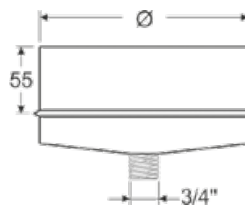

## RACCOGLI CONDENSA - DRAIN PLUG - BOUCHON DE CONDENSATION

Cod. Maschio / Male code / Réf. Mâle	Cod. Femmina / Female Code / Réf. Femelle	Ø
MPCON80M	MPGRC80	*80
MPCON100M	MPGRC100	*100
MPCON120M	MPGRC120	*120
MPCON130M	MPGRC130	*130
MPCON140M	MPGRC140	*140
MPCON150M	MPGRC150	*150
MPCON180M	MPGRC180	180
MPCON200M	MPGRC200	200
MPCON220M	MPGRC220	220
MPCON250M	MPGRC250	250

**GUARNIZIONE H = 9mm** - GASKET H = 9mm - JOINT D'ÉTANCHÉITÉ H = 9mm  
 \* **Guarnizione inclusa** / Gasket included / Joint d'étanchéité compris